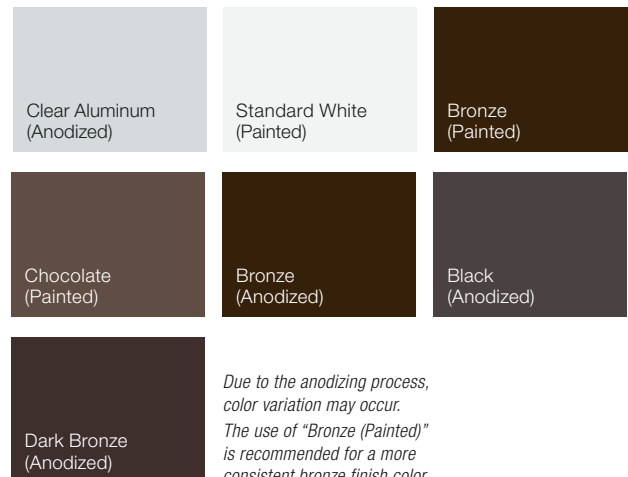

Calculated door section R-value is in accordance with DASMA TDS-163.

FRAME/SOLID PANEL COLOR OPTIONS

CUSTOM PAINT OPTIONS

Custom colors make Avante® garage doors personal. Choose a Color Blast® finish or RAL Powder Coating to create the perfect door. The only limit is your imagination! See your Clopay Dealer for details.